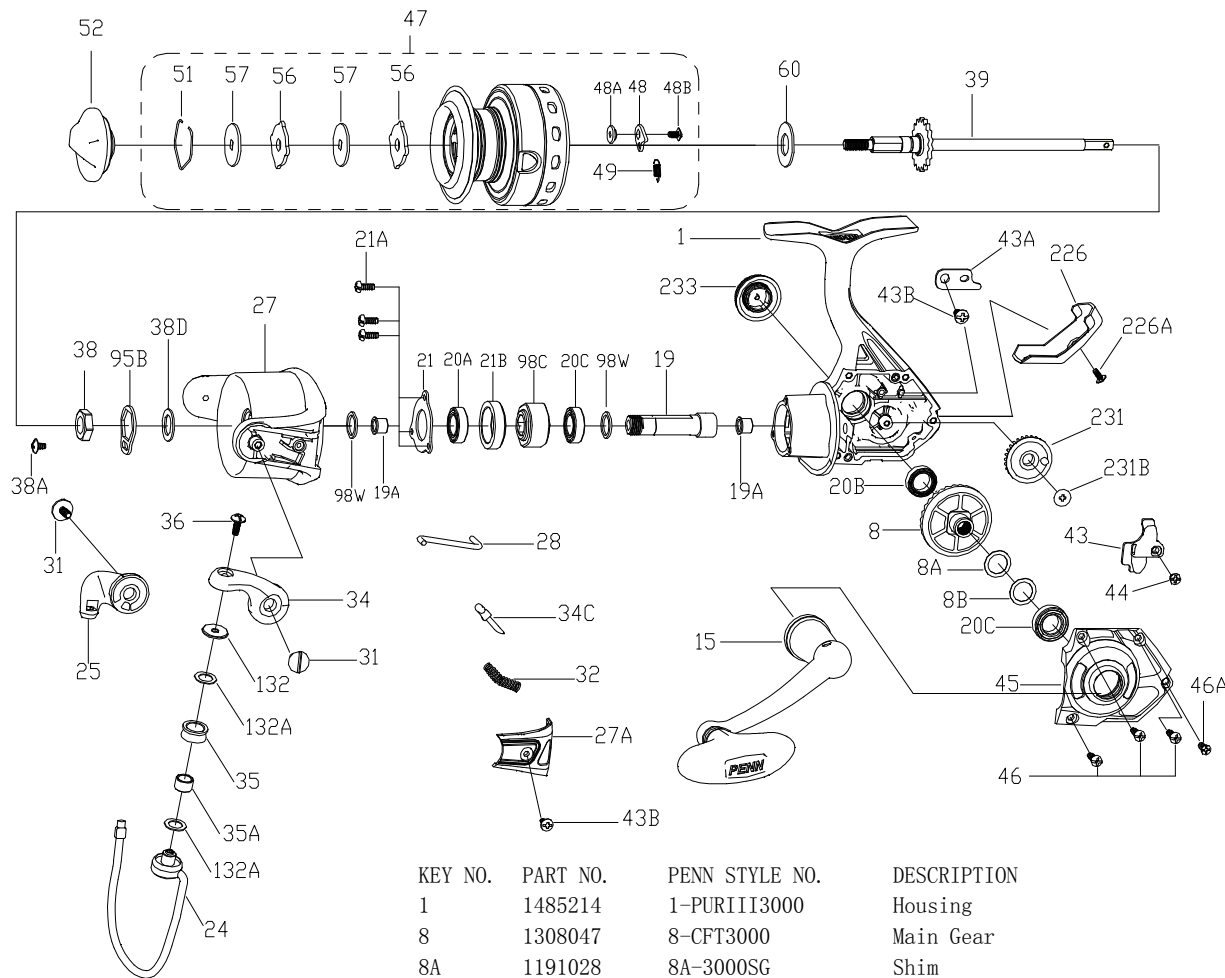

## PARTS LIST FOR MODEL AS PURIII3000

KEY NO.	PART NO.	PENN STYLE NO.	DESCRIPTION
24	1308054	24-CFT3000	Bail Wire
25	1308056	25-CFT3000	Bail Holder
27	1485210	27-PURIII3000	Rotor
27A	1308059	27A-CFT3000	Bail Pivot Cover
28	1308061	28-CFT3000	Trip Lever
31	1308063	31-CFT3000	Bail Arm Screw(2 req)
32	1191586	32-3000SG	Bail Spring
34	1308064	34-CFT3000	Bail Arm
34C	1308065	34C-CFT3000	Pivot Arm
35	1308066	35-CFT3000	Line Roller
35A	1308067	35A-CFT3000	Line Roller Bushing
36	1191699	36-3000SG	Bail Stud Screw
38	1203994	38-3000PUR	Rotor Nut
38A	1308069	38A-CFT3000	Rotor Locking Plate Screw
38D	1308070	38D-CFT3000	Rotor Nut Washer
39	1365725	39-FRCII3000	Main Shaft Assembly
43	1485219	43-PURIII3000	Crosswind Block
43A	1191818	43A-3000SG	Crosswind Block Plate
43B	1203997	43B-3000PUR	Bail Pivot Cover Screw(2 req)
44	1191843	44-3000SG	Crosswind Block Screw
45	1485213	45-PURIII3000	Housing Cover
46	1485201	46-PURIII3000	Housing Cover Screw (3 req)
46A	1485202	46A-PURIII3000	Housing Cover Screw
47	1485223	47-PURIII3000	Spool Assembly
48	1211604	48-3000SG	Click Tongue
48A	1214226	48A-3000SG	Click Tongue Washer
48B	1214189	48B-3000SG	Spool Click Screw
49	1211605	49-3000SG	Click Tongue Spring
51	1308078	51-CFT3000	Drag Retaining Ring
52	1485221	52-PURIII3000	Drag Knob Assembly
56	1485222	56-PURIII3000	Drag Washer (2 req)
57	1192043	57-3000SG	Keyed Washer (2 req)
60	1192060	60-3000SG	Thrust Washer
95B	1308081	95B-CFT3000	Rotor Locking Plate
98C	1192212	98C-3000SG	Clutch/Sleeve Assembly
98W	1204004	98W-3000PUR	Washer (2 req)
132	1192296	132-3000SG	Roller Washer
132A	1192302	132A-3000SG	Line Roller Washer (2 req)
226	1485215	226-PURIII3000	Rear Cover
226A	1485216	226A-PURIII3000	Rear Cover Screw
231	1485217	231-PURIII3000	Crosswind Gear
231B	1485218	231B-PURIII3000	Screw Crosswind Gear
233	1485198	233-PURIII3000	Bearing Cover Assembly
1	1485214	1-PURIII3000	Housing
8	1308047	8-CFT3000	Main Gear
8A	1191028	8A-3000SG	Shim
8B	1485199	8B-PURIII3000	Shim B
15	1485220	15-PURIII3000	Handle Assembly
19	1485212	19-PURIII3000	Pinion Gear
19A	1191252	19A-3000SG	Bushing (2 req)
20A	1203973	20A-3000PUR	Ball Bearing
20B	1203974	20B-3000PUR	Ball Bearing
20C	1203975	20C-3000PUR	Ball Bearing (2 req)
21	1308052	21-CFT3000	Bearing Retainer
21A	1485211	21A-PURIII3000	Bearing Retainer Screw (3 req)
21B	1192648	21B-3000SG	Collar